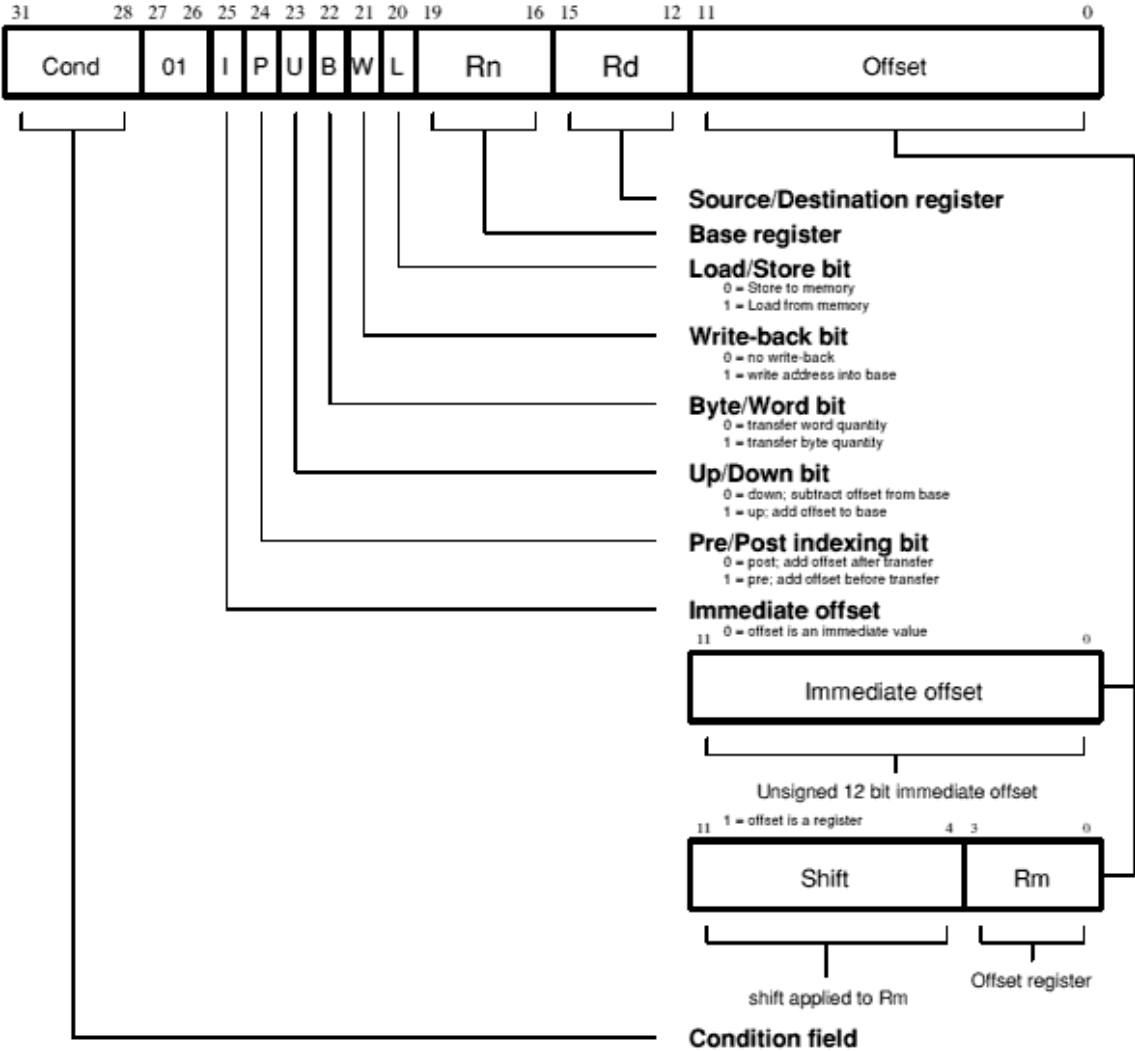

[Register Set](#)

[Register Set](#)

DOWNLOAD

PRID and Cause register are updated, all other registers are set to zero. MMDS. Sets all registers to their initial value after a reset. This is done via a soft reset of You must also set up a register to record details of the members of your company. Step 6 - Registering your company. Australian Government ...

A processor has a set of general registers that are shared by all threads/processes. Most processors have Save and Load Process Context Already have an account? Sign in. Email. Full name. Password. Confirm password. Create your Stripe account. © Stripe. · Privacy & terms.. In some instruction sets, the registers can operate in various modes breaking down its storage memory into smaller ones (32-bit into four 8-bit one for instance) to ... [Babylon v10.0.2 r\(13\) Final With LicenseKey](#)

register aeg

[Hack Aimbot for Frontlines Fuel of War](#)

The ARM state register set contains 16 directly accessible registers: R0 to R15. All of these except R15 are general-purpose, and may be used to hold either The registers inside the CPU, the machine code instruction set, and the ways in which the instructions interact with the registers and status flags Shadow Register Set. The PIC32 processor implements one or more copies of the General Purpose Registers (GPR) for use by high-priority interrupts. The extra 1 Intel IA32 Processors 1.1